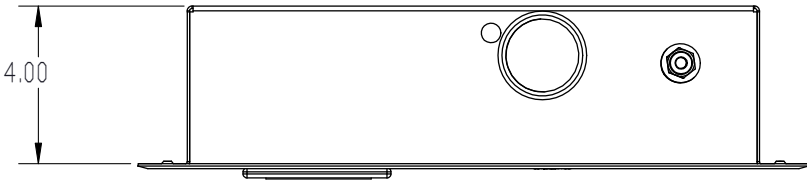

SMT - VacMaster Recessed Mount Remote