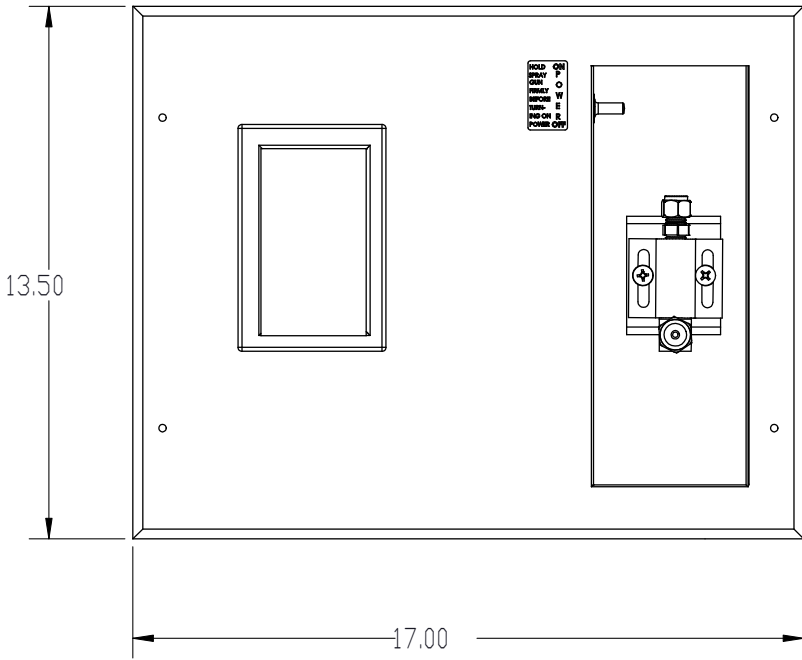

SMT - VacMaster Recessed Mount Remote