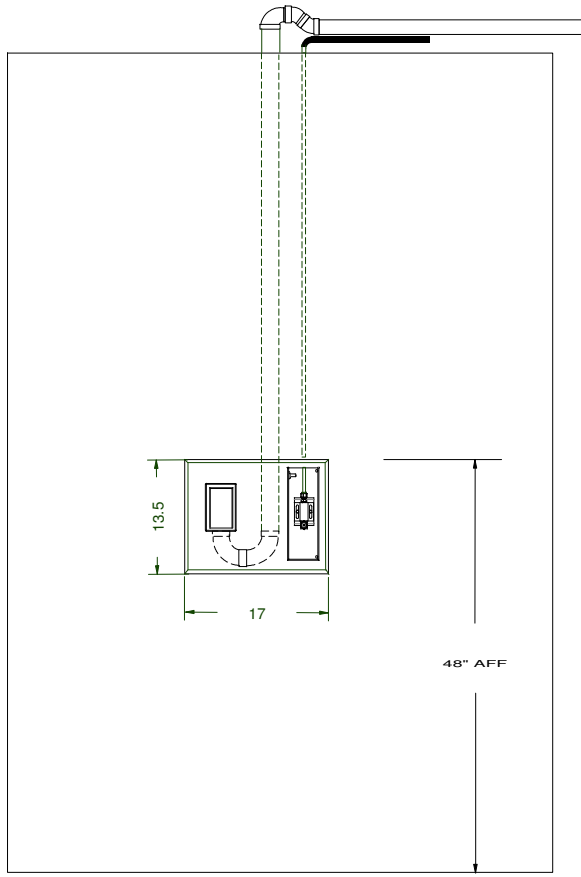

SMT - VacMaster Recessed Mount Remote

300-7554,300-7557 RECESS