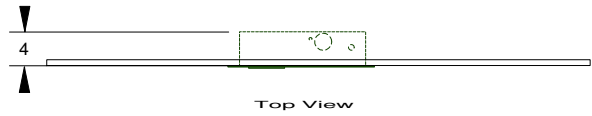

SMT - VacMaster Recessed Mount Remote

300-7554,300-7557 RECESS