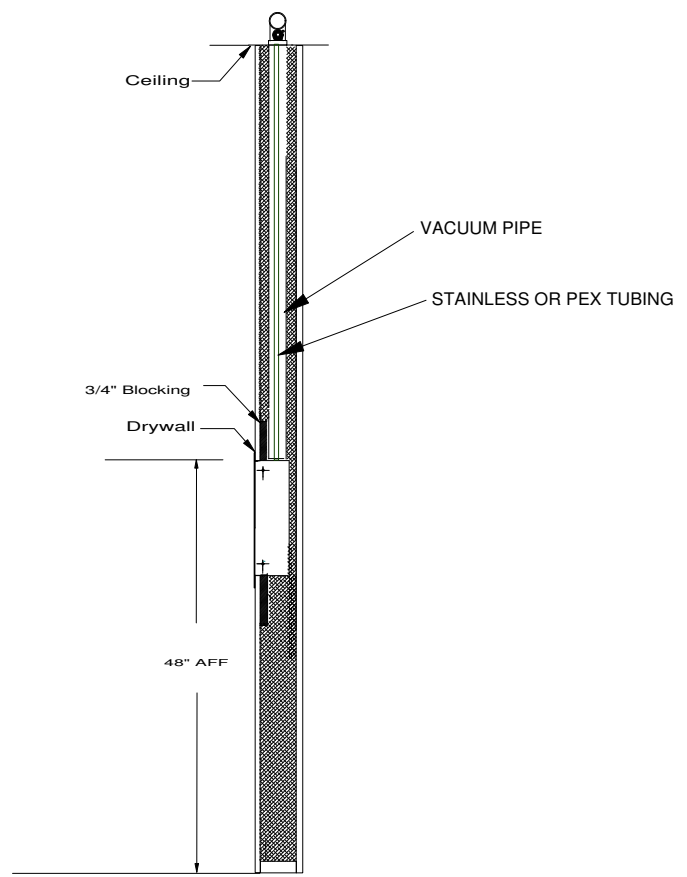

SMT - VacMaster Recessed Mount Remote

300-7554,300-7557 RECESS