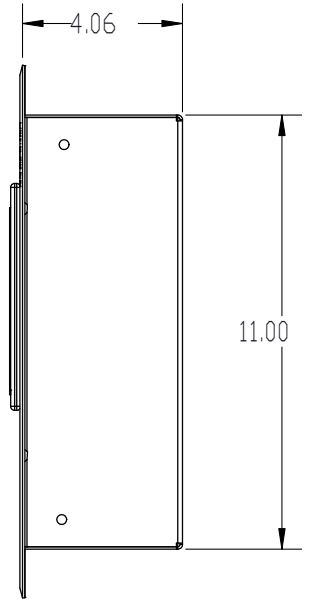

SMT - VacMaster Recessed Mount Remote